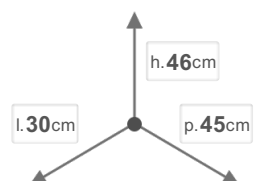

PF01 44B1

Pull out > ECOFIL

DIMENSIONS

DESCRIPTION

ECOFIL frontal extraction waste bin chrome wired (base fixed) for hinged door cabinets. With galvanised steel total extraction ball bearing runners.

OTHER SIZES

COLOURS

Filo Acciaio Plastica Grigia

BINS CAPACITY IN LITERS

24 8 8

CHARACTERISTICS

NET WEIGHT
8

BOX SIZE
31x46x52

GROSS WEIGHT
8,5

PIECES PER PACKAGE
1

PIECES PER SHELF
5

AMOUNT SHELVES
4

PACKAGING

PALLET PIECES
20

PALLET SIZE
80x120x218

PALLET GROSS WEIGHT
180

PACKING PIECES
1