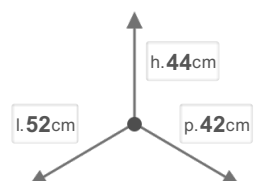

PTA 5040A

Pull out > CITY

DIMENSIONS

DESCRIPTION

CITY Pull out wastebin in thermoplastic (base fixed) for hinged door cabinets. With galvanised full pull out steel ball bearing runners and one lid with anti odeur filter.

OTHER SIZES

COLOURS

Grigio

BINS CAPACITY IN LITERS

12

12

8

8

CHARACTERISTICS

 NET WEIGHT
6,5

 BOX SIZE
36x43x46

 GROSS WEIGHT
7

PIECES PER PACKAGE
1

PIECES PER SHELF
4

AMOUNT SHELVES
5

PACKAGING

 PALLET PIECES
20

 PALLET SIZE
100x120x240

 PALLET GROSS WEIGHT
150

PACKING PIECES
1