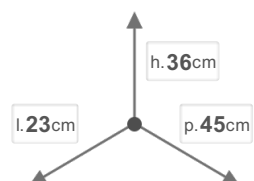

PF01 34A3

Pull out > ECOFIL

DIMENSIONS

DESCRIPTION

ECOFIL frontal extraction waste bin chrome wired (base fixed) for hinged door cabinets. With galvanised steel total extraction ball bearing runners.

OTHER SIZES

COLOURS

Filo Acciaio Plastica Grigia

BINS CAPACITY IN LITERS

8 8 8

CHARACTERISTICS

 NET WEIGHT
5

 BOX SIZE
24x46x42

 GROSS WEIGHT
5,5

PIECES PER PACKAGE
1

PIECES PER SHELF
6

AMOUNT SHELVES
5

PACKAGING

 PALLET PIECES
30

 PALLET SIZE
80x120x220

 PALLET GROSS WEIGHT
175

PACKING PIECES
1