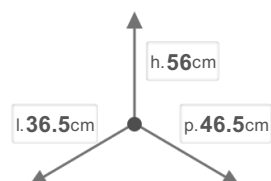

PF01 53A2

Pull out > ECOFIL

DIMENSIONS

DESCRIPTION

ECOFIL frontal extraction waste bin chrome wired (base fixed) for hinged door cabinets. With galvanised steel total extraction ball bearing runners.

OTHER SIZES

COLOURS

Filo Acciaio Plastica Grigia

BINS CAPACITY IN LITERS

35 35

CHARACTERISTICS

 NET WEIGHT
6

 BOX SIZE

 GROSS WEIGHT
6,5

PIECES PER PACKAGE

PIECES PER SHELF
5

AMOUNT SHELVES
4

PACKAGING

 PALLET PIECES
20

 PALLET SIZE
80x120x220

 PALLET GROSS WEIGHT
1

PACKING PIECES
1