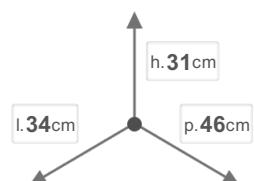

## DIMENSIONS

## PACKAGING

 PALLET PIECES  
**25**

 PALLET SIZE  
**80x120x225**

 PALLET GROSS WEIGHT  
**122,5**

PACKING PIECES  
**1**