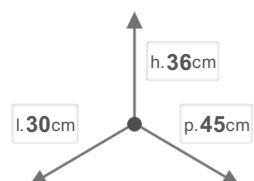

PF01 34B4

Pull out > ECOFIL

DIMENSIONS

DESCRIPTION

ECOFIL frontal extraction waste bin chrome wired (base fixed) for hinged door cabinets. With galvanised steel total extraction ball bearing runners.

OTHER SIZES

COLOURS

Filo Acciaio Plastica Grigia

BINS CAPACITY IN LITERS

12 12 12

CHARACTERISTICS

 NET WEIGHT
6

 BOX SIZE
31x46x42

 GROSS WEIGHT
6,5

PIECES PER PACKAGE
1

PIECES PER SHELF
5

AMOUNT SHELVES
5

PACKAGING

 PALLET PIECES
25

 PALLET SIZE
80x120x220

 PALLET GROSS WEIGHT
172.5

PACKING PIECES
1