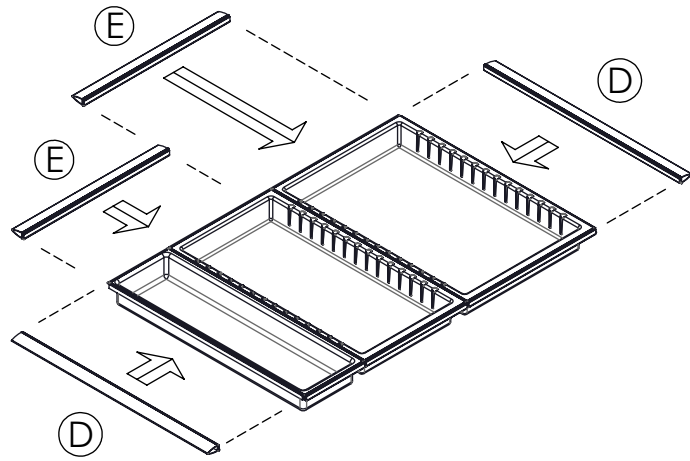

1

The number and type of components is variable for each model

3

The number and type of components is variable for each model

2

The number and type of components is variable for each model

4

The number and type of components is variable for each model