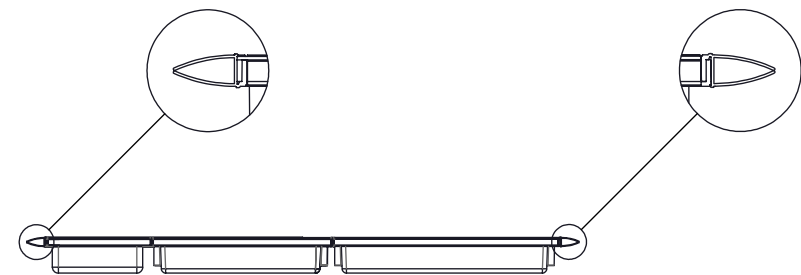

The number and type of components is variable for each model