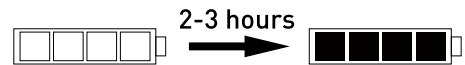

1x MAX 1.5W LED DC 5V