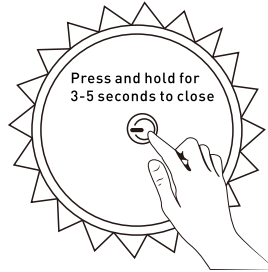

# rabalux®

Art.NO.:76015

**Step-1**  
ON/Red

**Step-2**  
ON/Green

**Step-3**  
ON/Blue

**Step-4**  
ON/RGB mixed light

**Step-5**  
OFF

Press and hold for 3-5 seconds to close