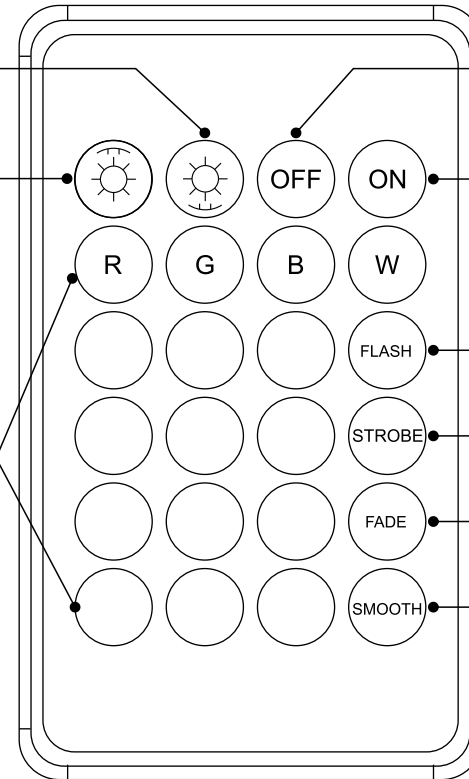

## Remote control instruction manual

Adjust the light darker;  
Adjust the color change slower.

Adjust the light brighter;  
Adjust the color change quicker

Choose every color for every  
colorful button.

Turn off the product.

Turn on the product.

Seven color light cycle  
fast change

RGB three color cycle  
changes

Seven color light cycle  
slow change

Blue light cycling to  
mixed light

Long press